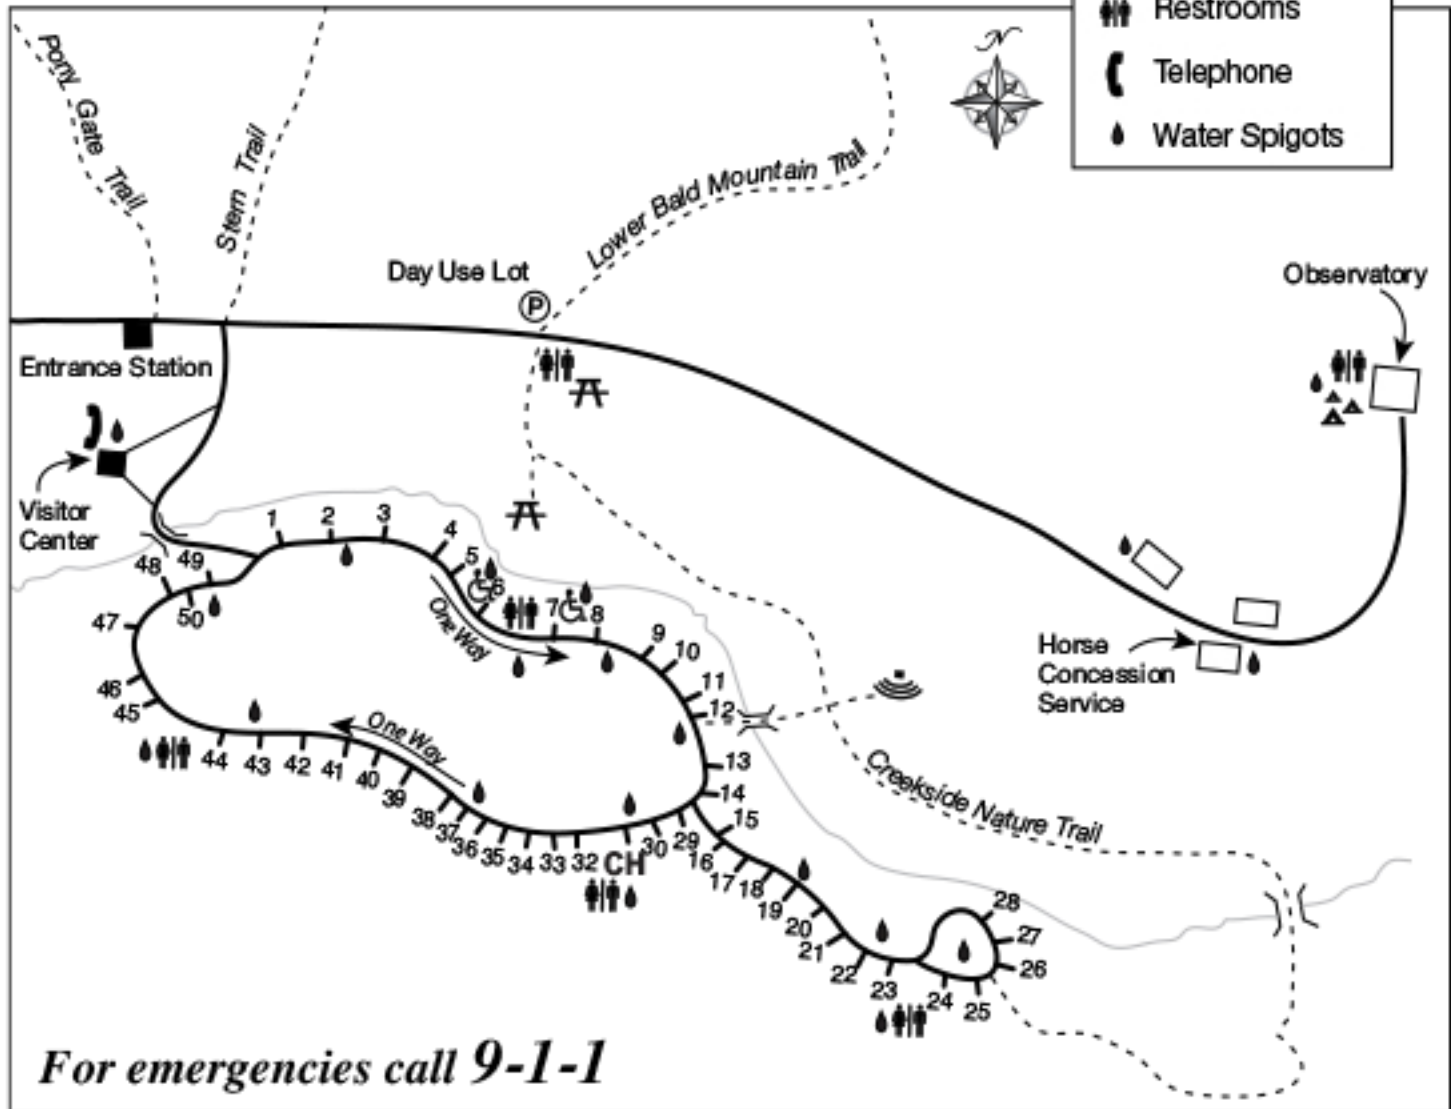

Sugarloaf Ridge State Park Campground

Your site #: _____

LEGEND

- CH Camp Host
- ☺ Campfire Center
- ▲▲ Group Camp
- Ⓟ Parking
- ⌘ Picnic Area
- ♿ Restrooms
- ☎ Telephone
- 💧 Water Spigots

For emergencies call 9-1-1